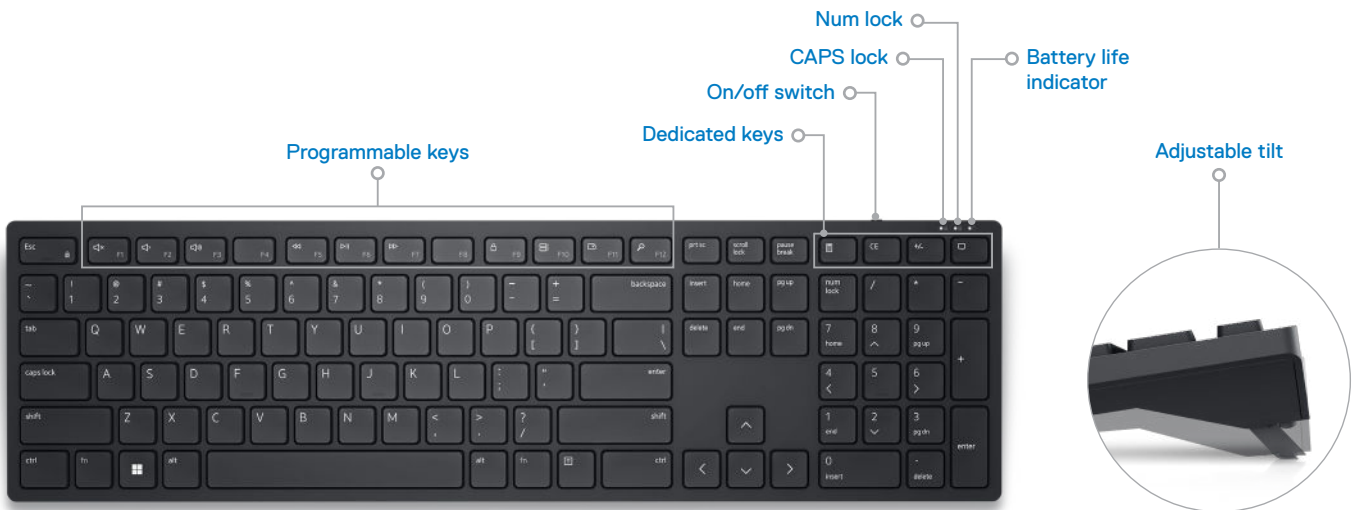

DELL WIRELESS KEYBOARD

KB500

Productivity at your fingertips

Enhance productivity with this well designed keyboard, powered by one of the industry's leading battery lives of up to 36 months¹.

• • •
Tested and certified to work seamlessly with Dell systems

• • •
128-bit AES (Advanced Encryption Standard) encryption on keyboard helps protect your data transmission across your devices, providing you with a secure connection while typing.

• • •
Advanced Exchange Service gets you a replacement shipped the next business day should your existing one become faulty within the 3-year warranty period.²

¹ Based on Dell analysis of battery life usage model calculations, Nov. 2020. Results vary depending on use, operating conditions and other factors.

² Replacement part/unit dispatched, if needed, following completion of phone/online diagnosis. Fee charged for failure to return defective unit. Availability varies.